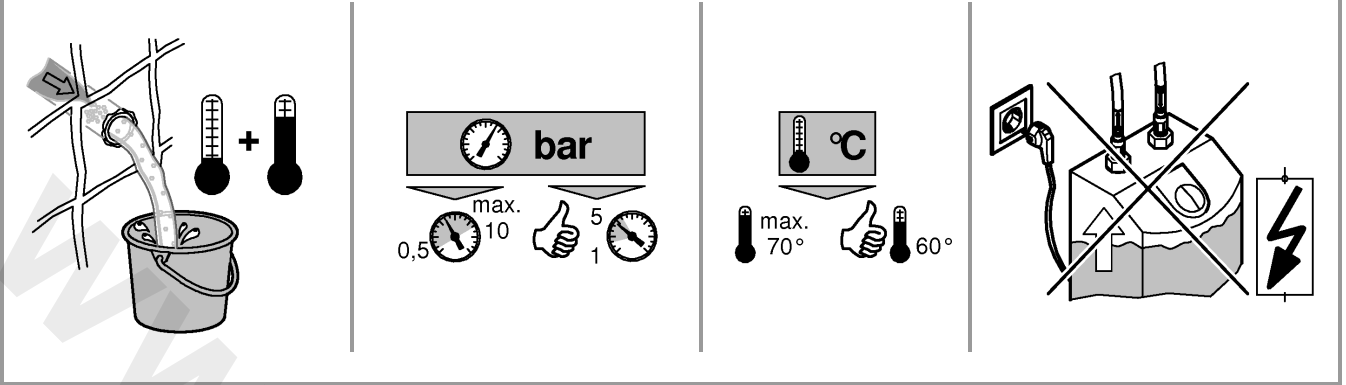

EUROSMART COSMOPOLITAN T

DESIGN + ENGINEERING
GROHE GERMANY

99.560.131/ÄM 243469/11.18

www.grohe.com

Pure Freude an Wasser

36 317

36 318

1