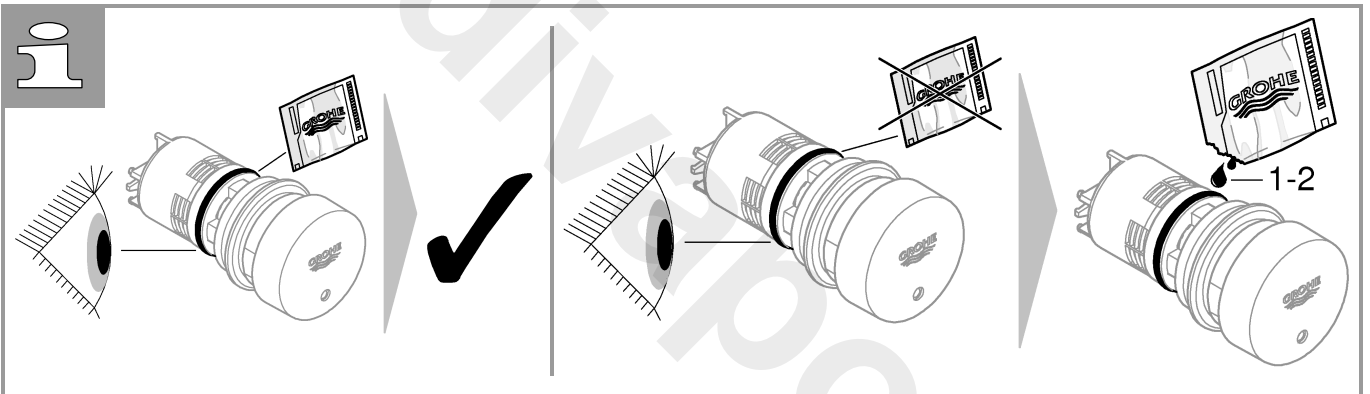

ca. 7sec
		ca. 15sec
		ca. 30sec