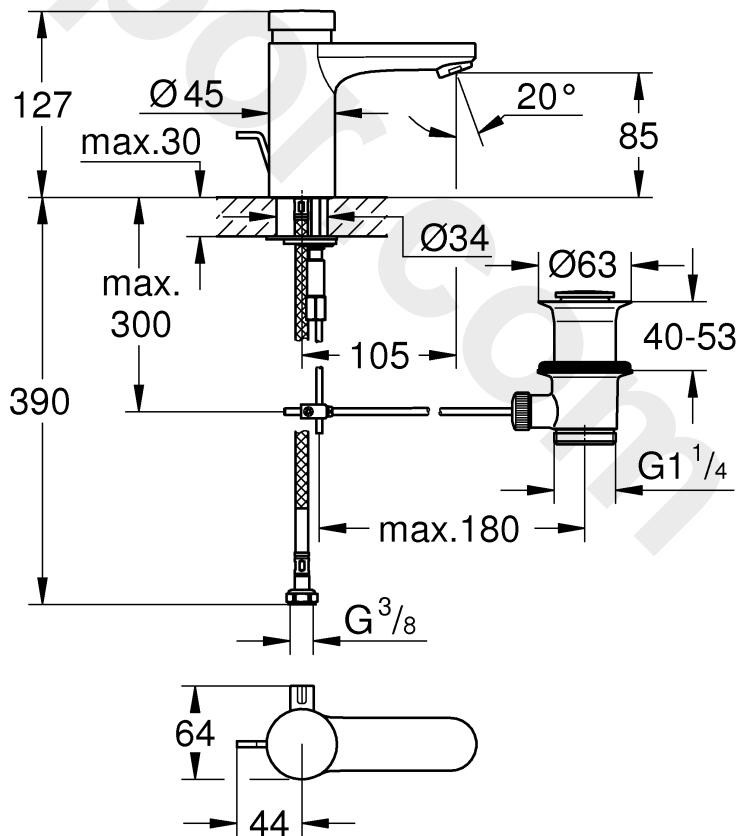

EUROSMART COSMOPOLITAN T

DESIGN + ENGINEERING
GROHE GERMANY

99.560.131/ÄM 243469/11.18

www.grohe.com

Pure Freude an Wasser

36 317

36 318

1

2

3

4

5

		ca. 7sec
		ca. 15sec
		ca. 30sec