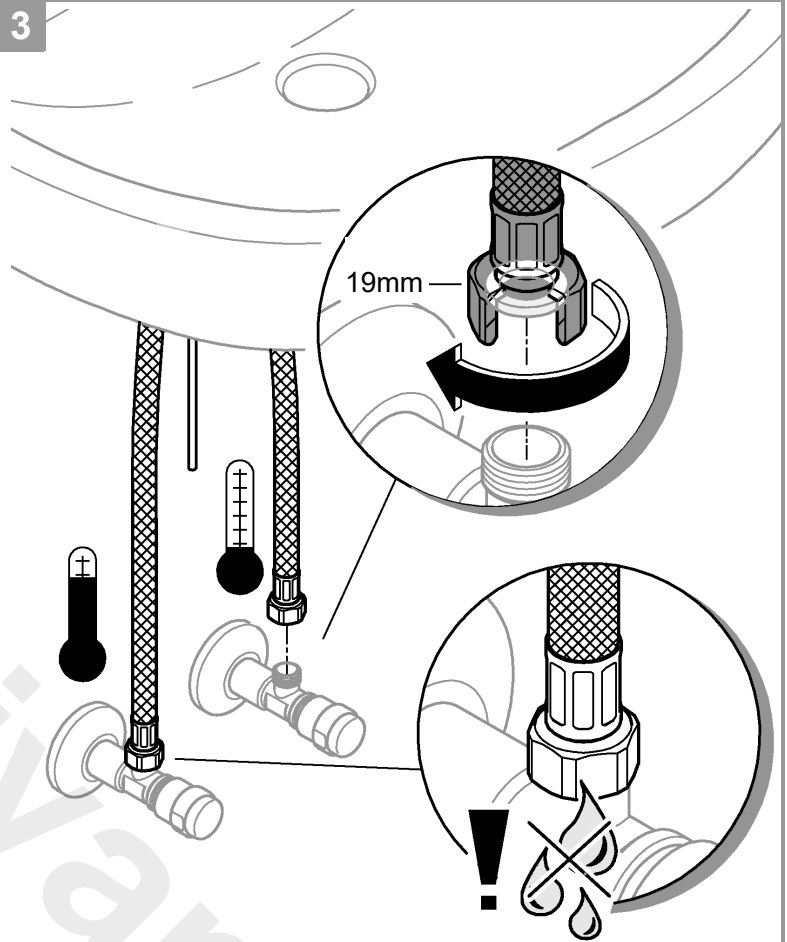

EUROSMART COSMOPOLITAN T

DESIGN + ENGINEERING
GROHE GERMANY

99.560.131/ÄM 243469/11.18

www.grohe.com

Pure Freude an Wasser

36 317

36 318

1

2

3

4

5

		ca. 7sec
		ca. 15sec
		ca. 30sec