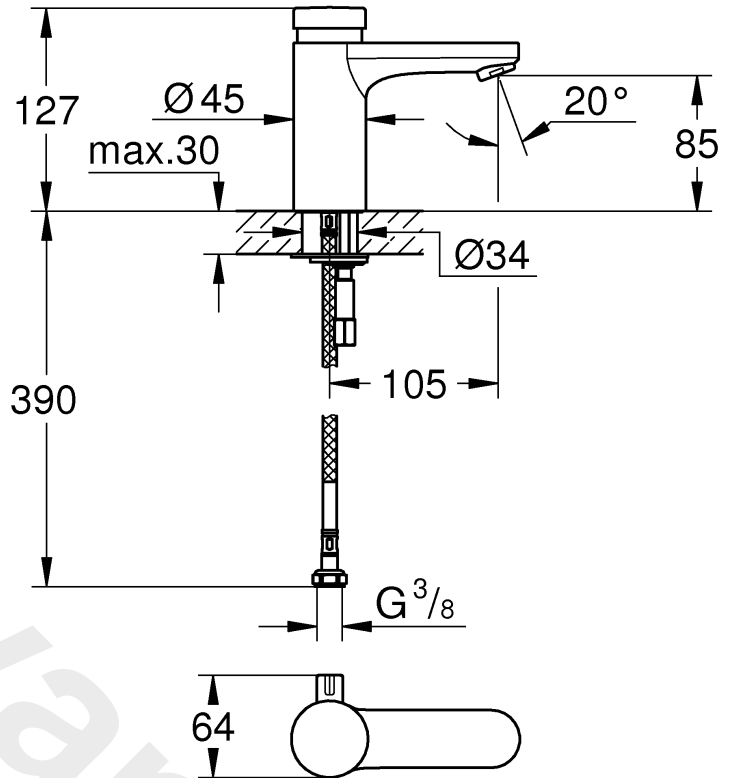

EUROSMART COSMOPOLITAN T

DESIGN + ENGINEERING
GROHE GERMANY

99.560.131/ÄM 243469/11.18

www.grohe.com

Pure Freude an Wasser

36 317

36 318

1

2

3

4

5

		ca. 7sec
		ca. 15sec
		ca. 30sec