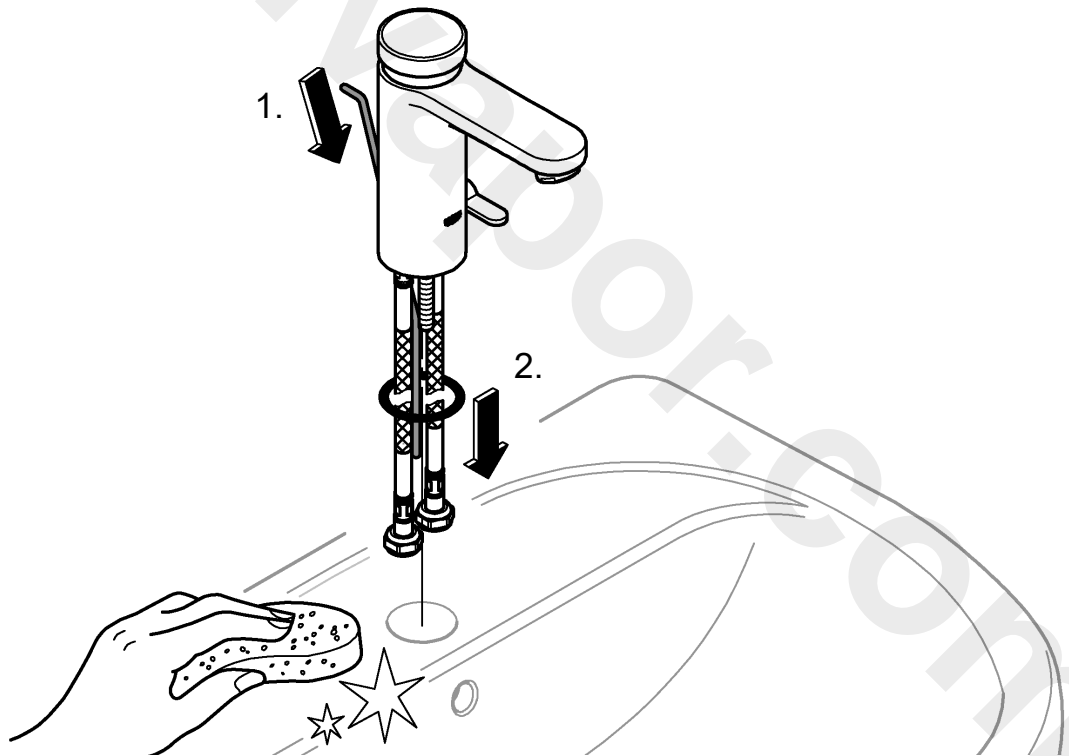

EUROSMART COSMOPOLITAN T

DESIGN + ENGINEERING
GROHE GERMANY

99.560.131/ÄM 243469/11.18

www.grohe.com

Pure Freude an Wasser

36 317

36 318

1